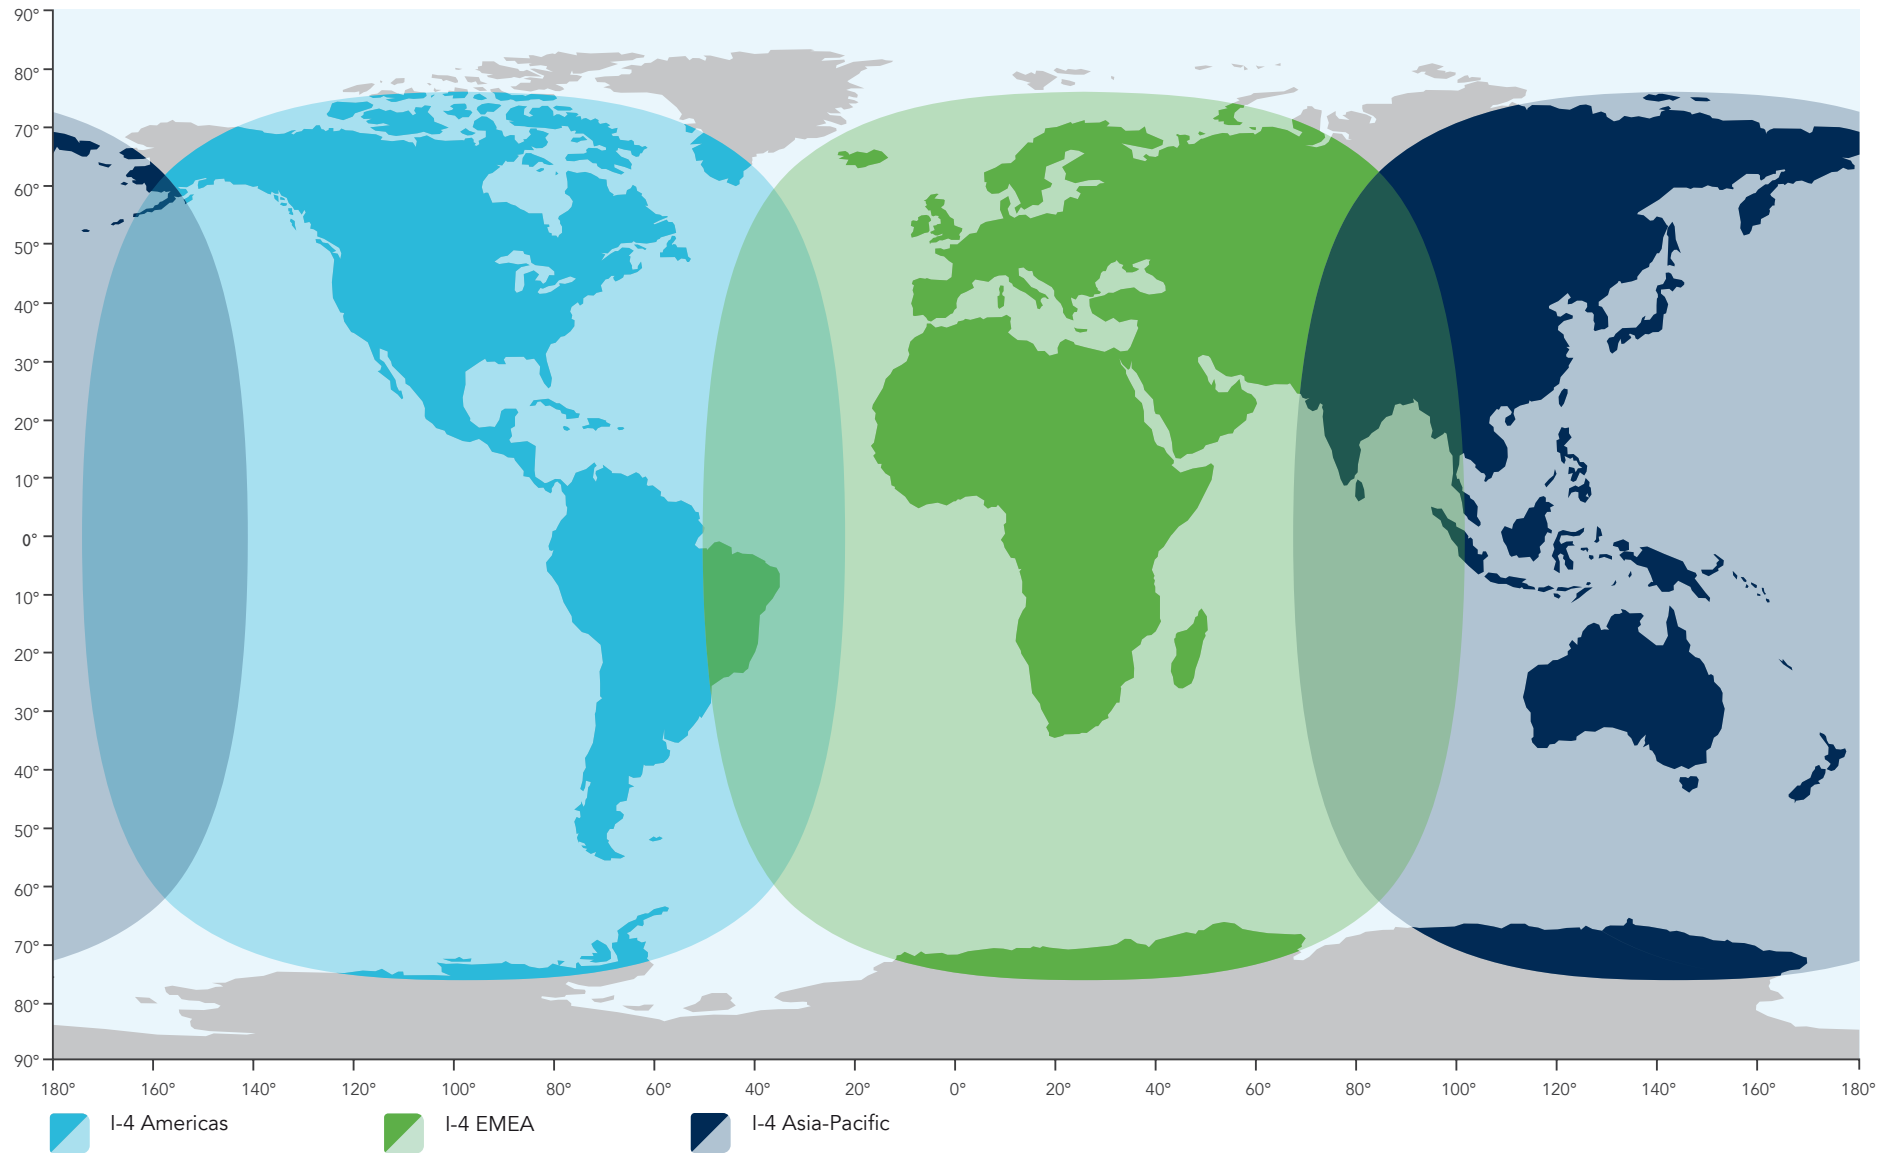

# BGAN I-4 satellite coverage - post repositioning

This map depicts Inmarsat's expectations of coverage post repositioning of its I-4 satellites. This map does not represent a guarantee of service. The availability of service at the edge of coverage areas fluctuates depending on various conditions.