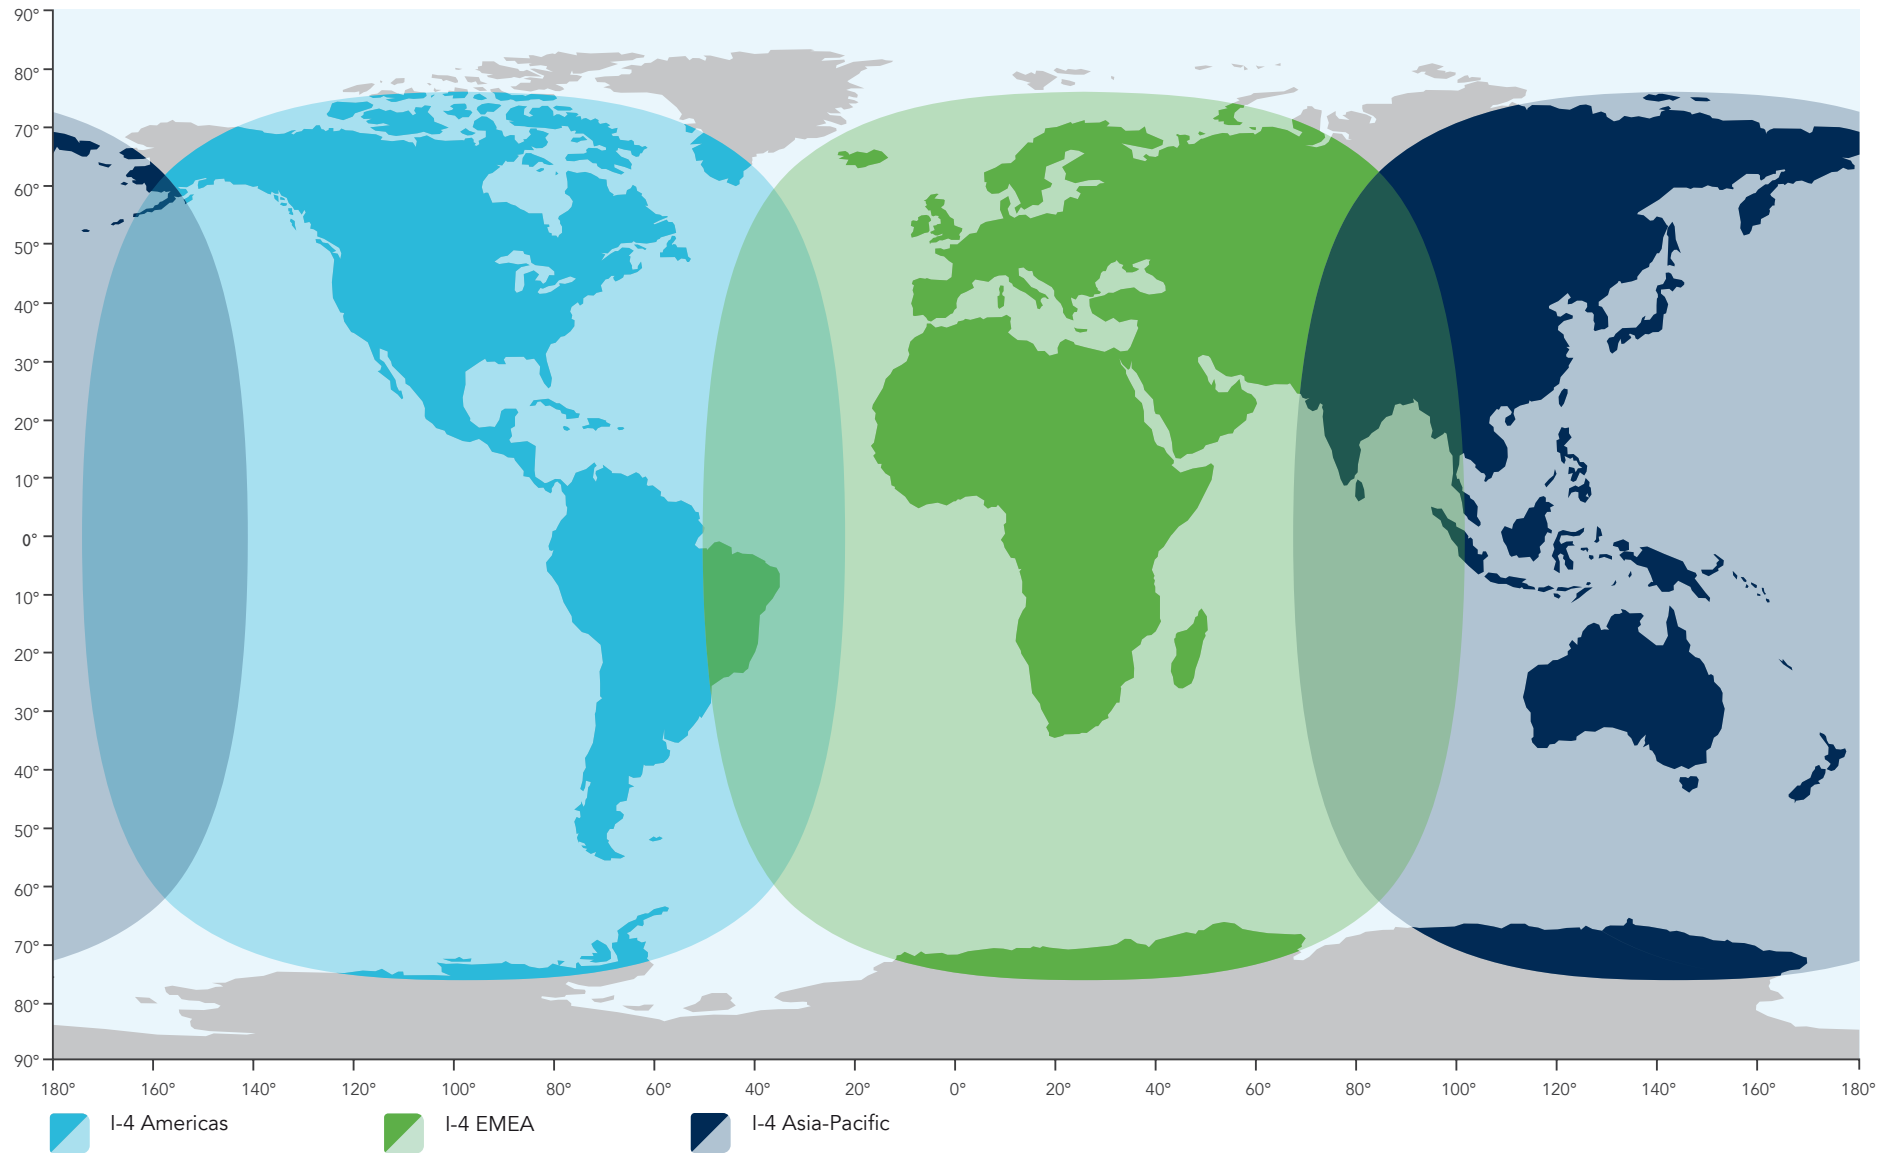

FleetBroadband I-4 satellite coverage - post repositioning

This map depicts Inmarsat's expectations of coverage post repositioning of its I-4 satellites. This map does not represent a guarantee of service. The availability of service at the edge of coverage areas fluctuates depending on various conditions.