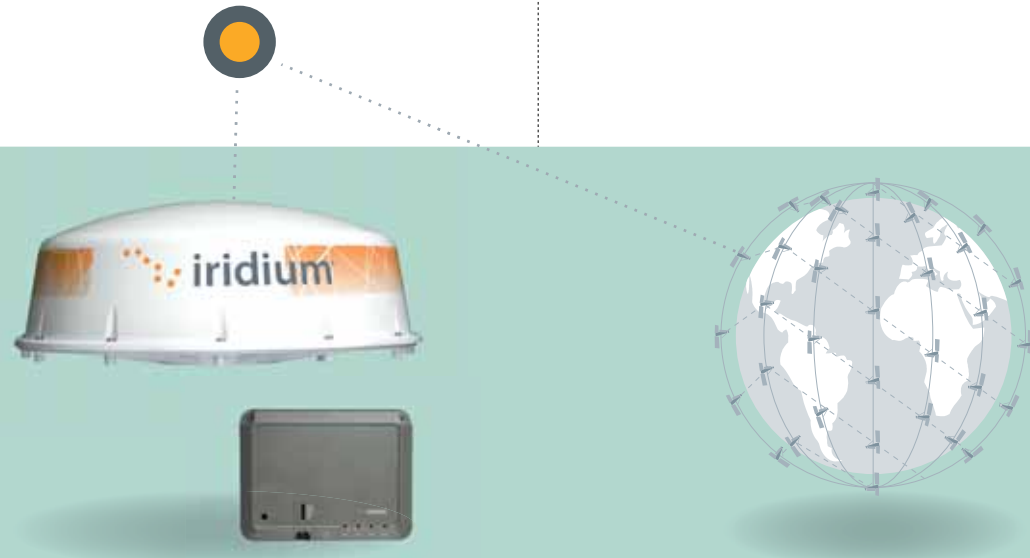

Iridium Openport Features

- Global gap-free, pole-to-pole coverage, unleashing power and availability to any point on the planet.
- A lightweight, low profile omni-directional antenna that does not require a stabilization platform (packaged separately).
- Three simultaneous voice lines and one data line ensuring a ship's standard business communication is not interrupted.
- Flexible and attractive pricing packages that provide a simplified pricing structure.

Always in touch and
open for business

Specifications

Antenna:

- Height: 9.06 in (230 mm)
- Diameter: 22.44 in (570 mm)
- Weight: 24.25 lb (11 kg)

Phone:

- 3 independent RJ11 ports for simultaneous use

Data:

- IP-based, 9.6-128 kbps (configurable)
  with per-MB pricing for airtime

Coverage:

- Global, pole-to-pole

Below Decks Unit:

- Height: 7.78 in (200 mm)
- Width: 9.84 in (250 mm)
- Diameter: 2.17 in (55 mm)
- Weight: 2.98 lb (1.35 kg)

© Copyright 2008 Iridium Satellite, LLC. All rights reserved. Iridium and the logo are registered marks of Iridium Satellite, LLC.

All other registered marks, trademarks, service marks and logos are the property of their respective holders. Information is subject to change without notice.