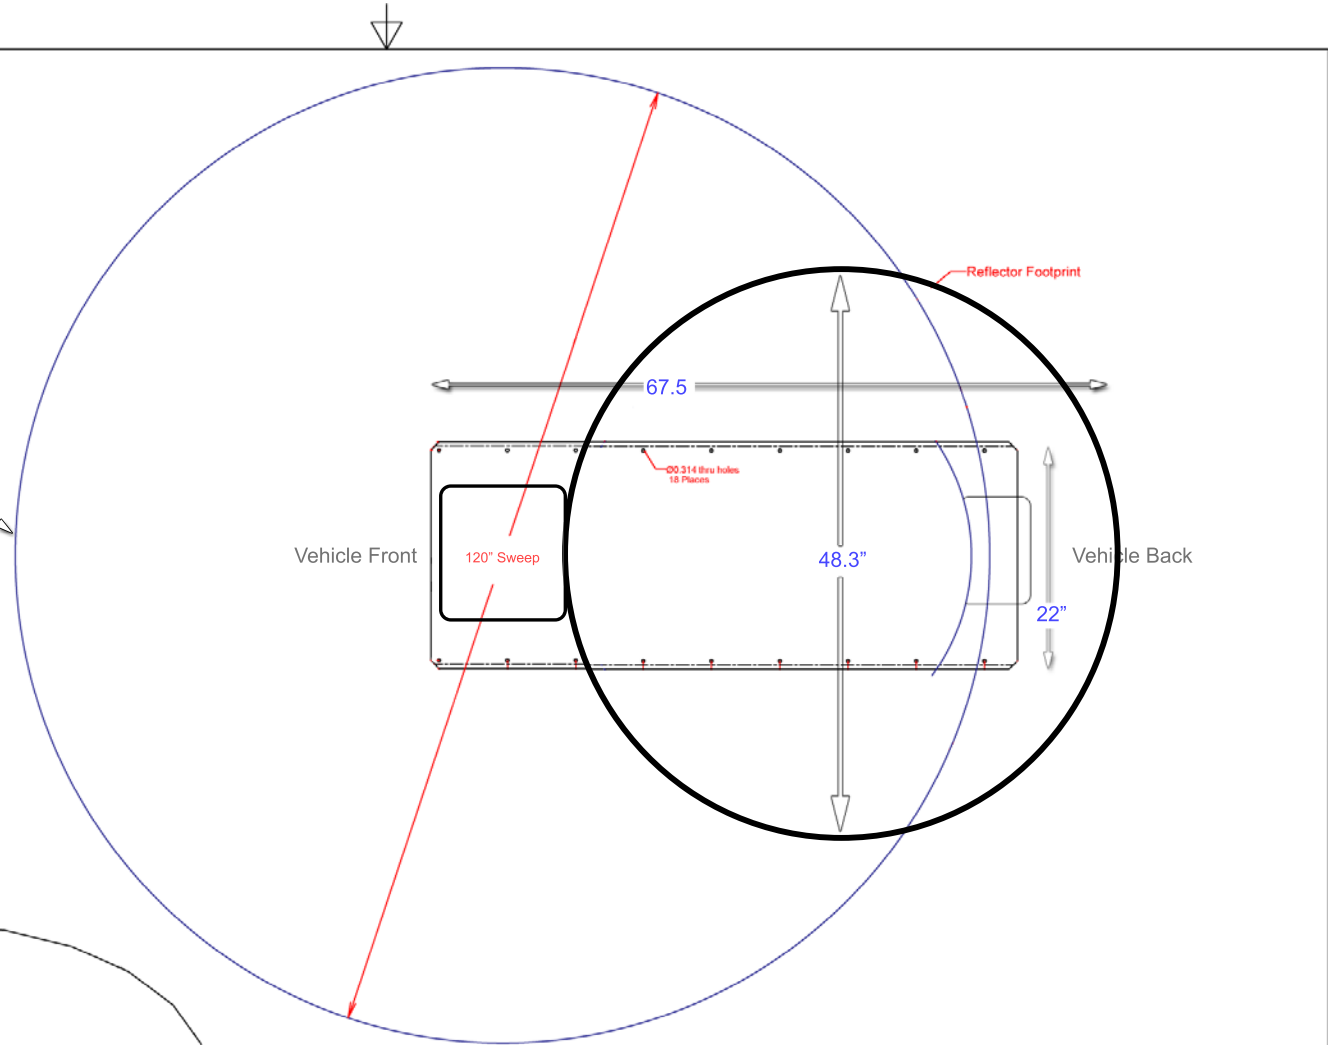

The dish arm sweep path will easily clear items on the roof such as an air conditioner. The exception to this rule is if the satellite is close to the horizon (such as in Northern Canada) where the dish arm could sweep as low as 5" from the roof.

			
TITLE			
<b>TOUGHSAT XP 1.2 Meter Roof Mount Template</b>			
SIZE	CAGE CODE	PART NO	REV
<b>A</b>		<b>N/A</b>	<b>B</b>
SCALE	5/20/2011		SHEET 1 of 1