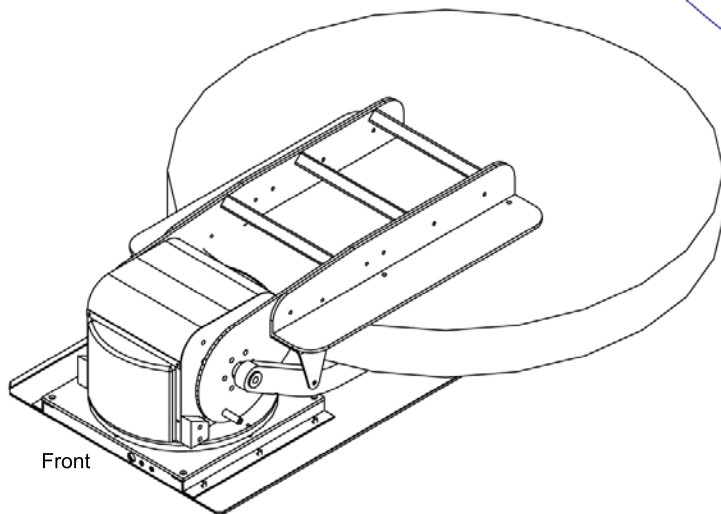

The dish arm sweep path will easily clear items on the roof such as an air conditioner. The exception to this rule is if the satellite is close to the horizon (such as in Northern Canada) where the dish arm could sweep as low as 5" from the roof.

			
TITLE			
<b>TOUGHSAT XP 1.2 Meter Roof Mount Template</b>			
SIZE	CAGE CODE	PART NO	REV
<b>A</b>		<b>N/A</b>	<b>B</b>
SCALE	5/20/2011		SHEET 1 of 1